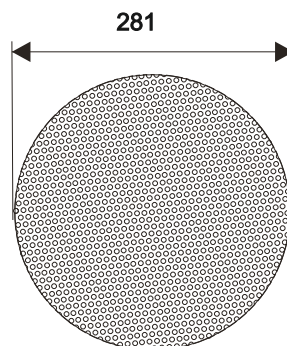

PURE PRO Series

Dimensions

Output selector

Power Taps (70V).....	1,25W / 2,5W / 5W / 10W /20W
Power Taps (100V).....	2.5W / 5W / 10W / 20W
Low Impedance position.....	8Ω
Sensitivity (1W/1m)	87 dB
Frequency Response	90Hz - 20kHz
Dimensions	Ø 204 x 137 mm
Mounting Hole	Ø 180 mm
Material (front baffle)	ABS
Material (grille)	Iron
Weight	2,1 Kg

Specifications are subject to change without notice

CPRO 6

CEILING SPEAKER

PURE PRO Series

Dimensions

Output selector

267

Power Taps (70V)	1,5W / 3,75W / 7,5W / 15W / 30W
Power Taps (100V)	3,75W / 7,5W / 15W / 30W
Low Impedance position	8Ω
Sensitivity (1W/1m)	88 dB
Frequency Response	60Hz - 20kHz
Dimensions	Ø 267 x 162 mm
Mounting Hole	Ø 240 mm
Material (front baffle)	ABS
Material (grille)	Iron
Weight	2,7 Kg

Specifications are subject to change without notice

CPRO 8 CEILING SPEAKER

PURE PRO Series

**Dimensions**

Power Taps (100V)	10 W / 20W / 40W
Low Impedance position	8Ω
Sensitivity (1W/1m)	90 dB
Frequency Response	50Hz - 20kHz
Dimensions	Ø 281 x 110 mm
Mounting Hole	Ø 250 mm
Material (front baffle)	ABS
Material (grille)	Iron
Weight	2,61 Kg

Specifications are subject to change without notice

CPRO 4

ALTAVOZ DE TECHO

PURE PRO Series

Dimensiones

Selector de salida

Posic. de potencia (70V)	1,25W / 2,5W / 5W / 10W /20W
Posic. de potencia (100V)	2.5W / 5W / 10W / 20W
impedancia.....	8Ω
Sensibilidad (1W/1m)	87 dB
Respuesta en Frecuencia	90Hz - 20kHz
Dimensiones	Ø 204 x 137 mm
Dimensiones de montaje	Ø 180 mm
Material	ABS
Material (rejilla)	Hierro
Peso	2,1 Kg