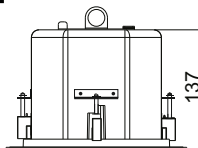

PURE PRO Series

Dimensions

Output selector

Power Taps (70V).....	1,25W / 2,5W / 5W / 10W /20W
Power Taps (100V).....	2.5W / 5W / 10W / 20W
Low Impedance position.....	8Ω
Sensitivity (1W/1m)	87 dB
Frequency Response	90Hz - 20kHz
Dimensions	Ø 204 x 137 mm
Mounting Hole	Ø 180 mm
Material (front baffle)	ABS
Material (grille)	Iron
Weight	2,1 Kg

Specifications are subject to change without notice

CPRO 6

CEILING SPEAKER

PURE PRO Series

Dimensions

Output selector

267

Power Taps (70V)	1,5W / 3,75W / 7,5W / 15W / 30W
Power Taps (100V)	3,75W / 7,5W / 15W / 30W
Low Impedance position	8Ω
Sensitivity (1W/1m)	88 dB
Frequency Response	60Hz - 20kHz
Dimensions	Ø 267 x 162 mm
Mounting Hole	Ø 240 mm
Material (front baffle)	ABS
Material (grille)	Iron
Weight	2,7 Kg

Specifications are subject to change without notice

CPRO 8 CEILING SPEAKER

PURE PRO Series

**Dimensions**

Power Taps (100V)	10 W / 20W / 40W
Low Impedance position	8Ω
Sensitivity (1W/1m)	90 dB
Frequency Response	50Hz - 20kHz
Dimensions	Ø 281 x 110 mm
Mounting Hole	Ø 250 mm
Material (front baffle)	ABS
Material (grille)	Iron
Weight	2,61 Kg