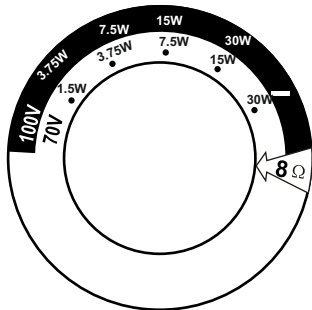

PURE PRO Series

Dimensions

Output selector

Power Taps (70V).....	1,25W / 2,5W / 5W / 10W /20W
Power Taps (100V).....	2.5W / 5W / 10W / 20W
Low Impedance position.....	8Ω
Sensitivity (1W/1m)	87 dB
Frequency Response	90Hz - 20kHz
Dimensions	Ø 204 x 137 mm
Mounting Hole	Ø 180 mm
Material (front baffle)	ABS
Material (grille)	Iron
Weight	2,1 Kg

Specifications are subject to change without notice

CPRO 6

CEILING SPEAKER

PURE PRO Series

Dimensions

Output selector

267

Power Taps (70V)	1,5W / 3,75W / 7,5W / 15W / 30W
Power Taps (100V)	3,75W / 7,5W / 15W / 30W
Low Impedance position	8Ω
Sensitivity (1W/1m)	88 dB
Frequency Response	60Hz - 20kHz
Dimensions	Ø 267 x 162 mm
Mounting Hole	Ø 240 mm
Material (front baffle)	ABS
Material (grille)	Iron
Weight	2,7 Kg

Specifications are subject to change without notice

CPRO 8 CEILING SPEAKER

PURE PRO Series

**Dimensions**

Power Taps (100V)	10 W / 20W / 40W
Low Impedance position	8Ω
Sensitivity (1W/1m)	90 dB
Frequency Response	50Hz - 20kHz
Dimensions	Ø 281 x 110 mm
Mounting Hole	Ø 250 mm
Material (front baffle)	ABS
Material (grille)	Iron
Weight	2,61 Kg

Specifications are subject to change without notice

CPRO 4

ALTAVOZ DE TECHO

PURE PRO Series

Dimensiones

Selector de salida

Posic. de potencia (70V)	1,25W / 2,5W / 5W / 10W /20W
Posic. de potencia (100V)	2.5W / 5W / 10W / 20W
impedancia.....	8Ω
Sensibilidad (1W/1m)	87 dB
Respuesta en Frecuencia	90Hz - 20kHz
Dimensiones	Ø 204 x 137 mm
Dimensiones de montaje	Ø 180 mm
Material	ABS
Material (rejilla)	Hierro
Peso	2,1 Kg