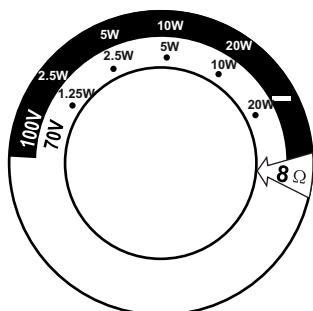

PURE PRO Series

Dimensions

Output selector

Power Taps (70V).....	1,25W / 2,5W / 5W / 10W /20W
Power Taps (100V).....	2.5W / 5W / 10W / 20W
Low Impedance position.....	8Ω
Sensitivity (1W/1m)	87 dB
Frequency Response	90Hz - 20kHz
Dimensions	Ø 204 x 137 mm
Mounting Hole	Ø 180 mm
Material (front baffle)	ABS
Material (grille)	Iron
Weight	2,1 Kg

Specifications are subject to change without notice

CPRO 6

CEILING SPEAKER

PURE PRO Series

Dimensions

Output selector

267

Power Taps (70V)	1,5W / 3,75W / 7,5W / 15W / 30W
Power Taps (100V)	3,75W / 7,5W / 15W / 30W
Low Impedance position	8Ω
Sensitivity (1W/1m)	88 dB
Frequency Response	60Hz - 20kHz
Dimensions	Ø 267 x 162 mm
Mounting Hole	Ø 240 mm
Material (front baffle)	ABS
Material (grille)	Iron
Weight	2,7 Kg

Specifications are subject to change without notice

CPRO 8 CEILING SPEAKER

PURE PRO Series

**Dimensions**

Power Taps (100V)	10 W / 20W / 40W
Low Impedance position	8Ω
Sensitivity (1W/1m)	90 dB
Frequency Response	50Hz - 20kHz
Dimensions	Ø 281 x 110 mm
Mounting Hole	Ø 250 mm
Material (front baffle)	ABS
Material (grille)	Iron
Weight	2,61 Kg

Specifications are subject to change without notice

CPRO 4

ALTAVOZ DE TECHO

PURE PRO Series

Dimensiones

Selector de salida

Posic. de potencia (70V)	1,25W / 2,5W / 5W / 10W /20W
Posic. de potencia (100V)	2.5W / 5W / 10W / 20W
impedancia.....	8Ω
Sensibilidad (1W/1m)	87 dB
Respuesta en Frecuencia	90Hz - 20kHz
Dimensiones	Ø 204 x 137 mm
Dimensiones de montaje	Ø 180 mm
Material	ABS
Material (rejilla)	Hierro
Peso	2,1 Kg