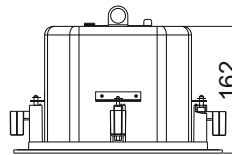

PURE PRO Series

Dimensions

Output selector

Power Taps (70V).....	1,25W / 2,5W / 5W / 10W /20W
Power Taps (100V).....	2.5W / 5W / 10W / 20W
Low Impedance position.....	8Ω
Sensitivity (1W/1m)	87 dB
Frequency Response	90Hz - 20kHz
Dimensions	Ø 204 x 137 mm
Mounting Hole	Ø 180 mm
Material (front baffle)	ABS
Material (grille)	Iron
Weight	2,1 Kg

Specifications are subject to change without notice

CPRO 6

CEILING SPEAKER

PURE PRO Series

Dimensions

Output selector

267

Power Taps (70V)	1,5W / 3,75W / 7,5W / 15W / 30W
Power Taps (100V)	3,75W / 7,5W / 15W / 30W
Low Impedance position	8Ω
Sensitivity (1W/1m)	88 dB
Frequency Response	60Hz - 20kHz
Dimensions	Ø 267 x 162 mm
Mounting Hole	Ø 240 mm
Material (front baffle)	ABS
Material (grille)	Iron
Weight	2,7 Kg

Specifications are subject to change without notice

CPRO 8 CEILING SPEAKER

PURE PRO Series

**Dimensions**

Power Taps (100V)	10 W / 20W / 40W
Low Impedance position	8Ω
Sensitivity (1W/1m)	90 dB
Frequency Response	50Hz - 20kHz
Dimensions	Ø 281 x 110 mm
Mounting Hole	Ø 250 mm
Material (front baffle)	ABS
Material (grille)	Iron
Weight	2,61 Kg