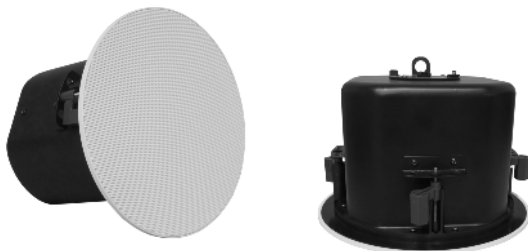

PURE PRO Series

Dimensions

Output selector

Power Taps (70V).....	1,25W / 2,5W / 5W / 10W /20W
Power Taps (100V).....	2.5W / 5W / 10W / 20W
Low Impedance position.....	8Ω
Sensitivity (1W/1m)	87 dB
Frequency Response	90Hz - 20kHz
Dimensions	Ø 204 x 137 mm
Mounting Hole	Ø 180 mm
Material (front baffle)	ABS
Material (grille)	Iron
Weight	2,1 Kg

Specifications are subject to change without notice

CPRO 6

CEILING SPEAKER

PURE PRO Series

Dimensions

Output selector

267

Power Taps (70V)	1,5W / 3,75W / 7,5W / 15W / 30W
Power Taps (100V)	3,75W / 7,5W / 15W / 30W
Low Impedance position	8Ω
Sensitivity (1W/1m)	88 dB
Frequency Response	60Hz - 20kHz
Dimensions	Ø 267 x 162 mm
Mounting Hole	Ø 240 mm
Material (front baffle)	ABS
Material (grille)	Iron
Weight	2,7 Kg

Specifications are subject to change without notice

CPRO 8 CEILING SPEAKER

PURE PRO Series

**Dimensions**

Power Taps (100V)	10 W / 20W / 40W
Low Impedance position	8Ω
Sensitivity (1W/1m)	90 dB
Frequency Response	50Hz - 20kHz
Dimensions	Ø 281 x 110 mm
Mounting Hole	Ø 250 mm
Material (front baffle)	ABS
Material (grille)	Iron
Weight	2,61 Kg

Specifications are subject to change without notice

CPRO 4

ALTAVOZ DE TECHO

PURE PRO Series

Dimensiones

Selector de salida

Posic. de potencia (70V)	1,25W / 2,5W / 5W / 10W /20W
Posic. de potencia (100V)	2.5W / 5W / 10W / 20W
impedancia.....	8Ω
Sensibilidad (1W/1m)	87 dB
Respuesta en Frecuencia	90Hz - 20kHz
Dimensiones	Ø 204 x 137 mm
Dimensiones de montaje	Ø 180 mm
Material	ABS
Material (rejilla)	Hierro
Peso	2,1 Kg