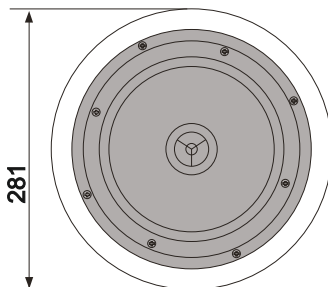

PURE PRO Series

Dimensions

Output selector

Power Taps (70V).....	1,25W / 2,5W / 5W / 10W /20W
Power Taps (100V).....	2.5W / 5W / 10W / 20W
Low Impedance position.....	8Ω
Sensitivity (1W/1m)	87 dB
Frequency Response	90Hz - 20kHz
Dimensions	Ø 204 x 137 mm
Mounting Hole	Ø 180 mm
Material (front baffle)	ABS
Material (grille)	Iron
Weight	2,1 Kg

Specifications are subject to change without notice

CPRO 6

CEILING SPEAKER

PURE PRO Series

Dimensions

Output selector

267

Power Taps (70V)	1,5W / 3,75W / 7,5W / 15W / 30W
Power Taps (100V)	3,75W / 7,5W / 15W / 30W
Low Impedance position	8Ω
Sensitivity (1W/1m)	88 dB
Frequency Response	60Hz - 20kHz
Dimensions	Ø 267 x 162 mm
Mounting Hole	Ø 240 mm
Material (front baffle)	ABS
Material (grille)	Iron
Weight	2,7 Kg

Specifications are subject to change without notice

CPRO 8 CEILING SPEAKER

PURE PRO Series

**Dimensions**

Power Taps (100V)	10 W / 20W / 40W
Low Impedance position	8Ω
Sensitivity (1W/1m)	90 dB
Frequency Response	50Hz - 20kHz
Dimensions	Ø 281 x 110 mm
Mounting Hole	Ø 250 mm
Material (front baffle)	ABS
Material (grille)	Iron
Weight	2,61 Kg

Specifications are subject to change without notice

CPRO 4

ALTAVOZ DE TECHO

PURE PRO Series

Dimensiones

Selector de salida

Posic. de potencia (70V)	1,25W / 2,5W / 5W / 10W /20W
Posic. de potencia (100V)	2.5W / 5W / 10W / 20W
impedancia.....	8Ω
Sensibilidad (1W/1m)	87 dB
Respuesta en Frecuencia	90Hz - 20kHz
Dimensiones	Ø 204 x 137 mm
Dimensiones de montaje	Ø 180 mm
Material	ABS
Material (rejilla)	Hierro
Peso	2,1 Kg