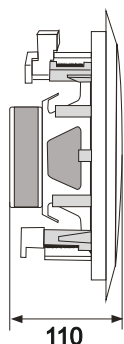

PURE PRO Series

Dimensions

Output selector

Power Taps (70V).....	1,25W / 2,5W / 5W / 10W /20W
Power Taps (100V).....	2.5W / 5W / 10W / 20W
Low Impedance position.....	8Ω
Sensitivity (1W/1m)	87 dB
Frequency Response	90Hz - 20kHz
Dimensions	Ø 204 x 137 mm
Mounting Hole	Ø 180 mm
Material (front baffle)	ABS
Material (grille)	Iron
Weight	2,1 Kg

Specifications are subject to change without notice

CPRO 6

CEILING SPEAKER

PURE PRO Series

Dimensions

Output selector

267

Power Taps (70V)	1,5W / 3,75W / 7,5W / 15W / 30W
Power Taps (100V)	3,75W / 7,5W / 15W / 30W
Low Impedance position	8Ω
Sensitivity (1W/1m)	88 dB
Frequency Response	60Hz - 20kHz
Dimensions	Ø 267 x 162 mm
Mounting Hole	Ø 240 mm
Material (front baffle)	ABS
Material (grille)	Iron
Weight	2,7 Kg

Specifications are subject to change without notice

CPRO 8 CEILING SPEAKER

PURE PRO Series

**Dimensions**

Power Taps (100V)	10 W / 20W / 40W
Low Impedance position	8Ω
Sensitivity (1W/1m)	90 dB
Frequency Response	50Hz - 20kHz
Dimensions	Ø 281 x 110 mm
Mounting Hole	Ø 250 mm
Material (front baffle)	ABS
Material (grille)	Iron
Weight	2,61 Kg

Specifications are subject to change without notice

CPRO 4

ALTAVOZ DE TECHO

PURE PRO Series

Dimensiones

Selector de salida

Posic. de potencia (70V)	1,25W / 2,5W / 5W / 10W /20W
Posic. de potencia (100V)	2.5W / 5W / 10W / 20W
impedancia.....	8Ω
Sensibilidad (1W/1m)	87 dB
Respuesta en Frecuencia	90Hz - 20kHz
Dimensiones	Ø 204 x 137 mm
Dimensiones de montaje	Ø 180 mm
Material	ABS
Material (rejilla)	Hierro
Peso	2,1 Kg